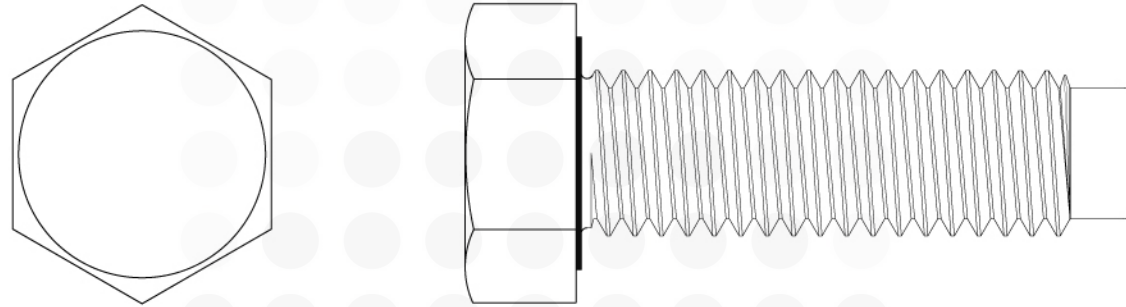

9/1

HEXAGON HEAD BOLTS

THAI UNION®  
FASTENERS

9/2

HEXAGON HEAD BOLTS (DOG POINT)

THAI UNION®  
FASTENERS