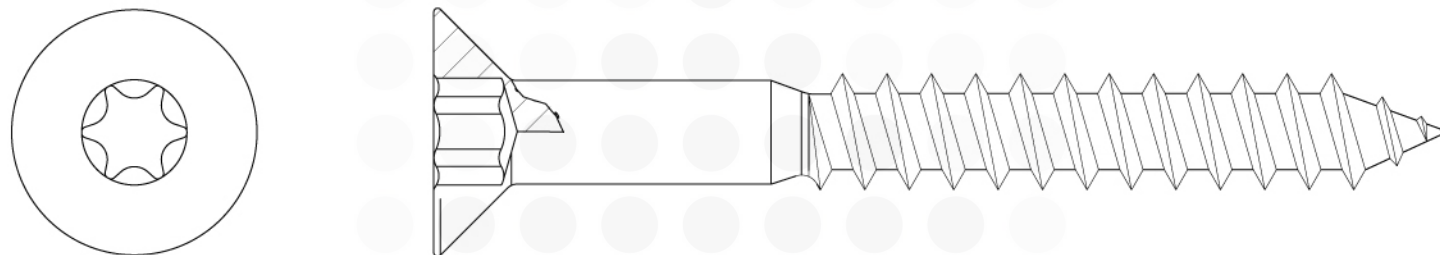

8/1

TORX RECESS COUNTERSUNK FLAT HEAD  
WOOD SCREWS (FULL SIZE BODY)

THAI UNION®  
FASTENERS

8/2

POZI RECESS COUNTERSUNK FLAT HEAD  
WOOD SCREWS (COARSE THREAD)

THAI UNION®  
FASTENERS

8/3

TORX RECESS MUSHROOM HEAD  
WOOD SCREWS (SPECIAL THREAD)