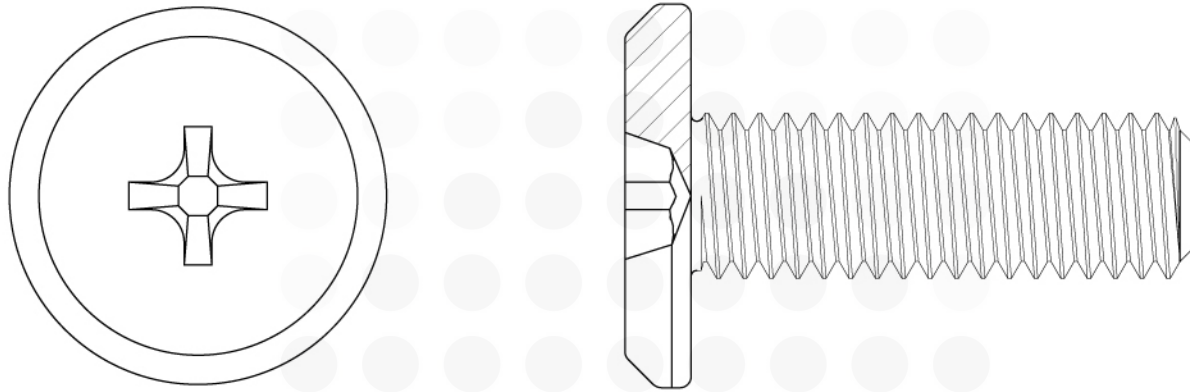

8/5

JCB PHILLIPS RECESS

THAI UNION®
FASTENERS