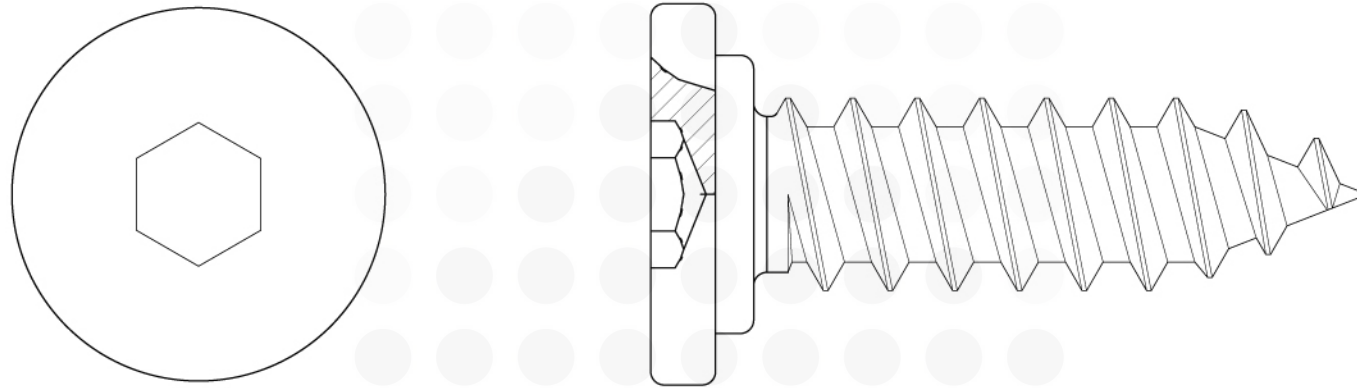

8/6

JCA HEXAGON SOCKET RECESS

THAI UNION®
FASTENERS