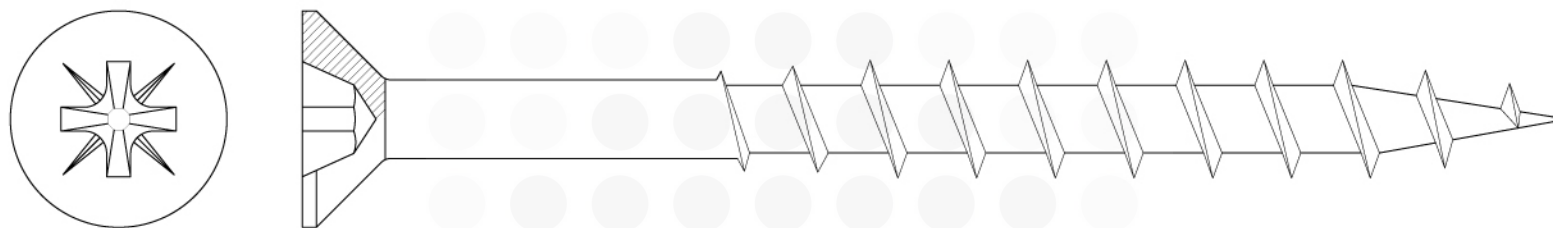

8/1

TORX RECESS COUNTERSUNK FLAT HEAD  
WOOD SCREWS (FULL SIZE BODY)

THAI UNION®  
FASTENERS

8/2

POZI RECESS COUNTERSUNK FLAT HEAD  
WOOD SCREWS (COARSE THREAD)

THAI UNION®  
FASTENERS

8/3

TORX RECESS MUSHROOM HEAD  
WOOD SCREWS (SPECIAL THREAD)