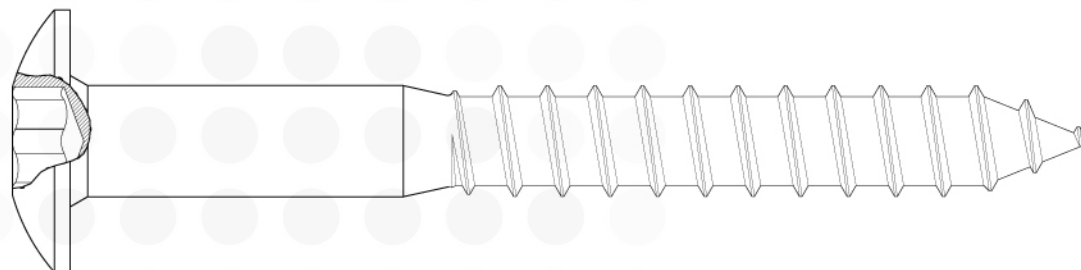

8/1

TORX RECESS COUNTERSUNK FLAT HEAD  
WOOD SCREWS (FULL SIZE BODY)

THAI UNION®  
FASTENERS

8/2

POZI RECESS COUNTERSUNK FLAT HEAD  
WOOD SCREWS (COARSE THREAD)

THAI UNION®  
FASTENERS

8/3

TORX RECESS MUSHROOM HEAD  
WOOD SCREWS (SPECIAL THREAD)

THAI UNION®  
FASTENERS

8/4

SQUARE SOCKET RECESS ROUND HEAD  
TWINFAST WOOD SCREWS

THAI UNION®  
FASTENERS

8/5

JCB PHILLIPS RECESS

THAI UNION®  
FASTENERS

8/6